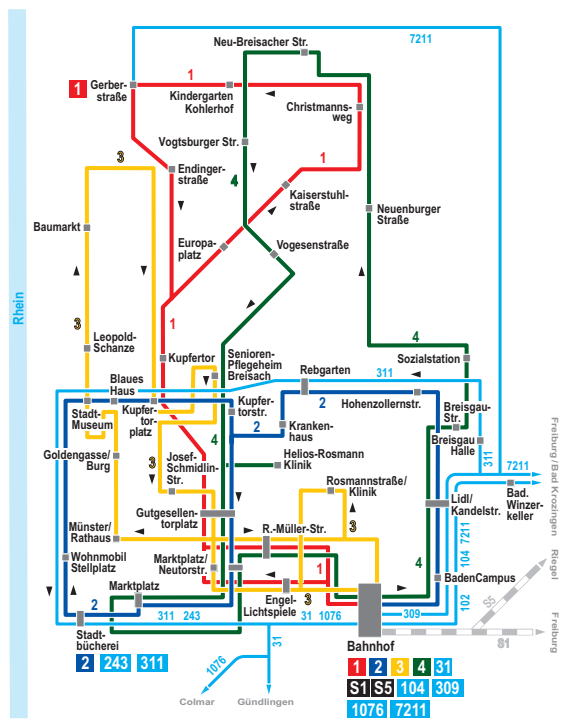

S1 Freiburg → Breisach

Table of bus departure times from Freiburg to Breisach, including columns for destination and departure times for each day of the week.

S1 Breisach → Freiburg

Table of bus departure times from Breisach to Freiburg, including columns for destination and departure times for each day of the week.

S5 / 102 Breisach → Endingen → Riegel-Malterdingen

Table of bus departure times from Breisach to Endingen and Riegel-Malterdingen, including columns for destination and departure times for each day of the week.

Busse halten in Jechtingen Ortschaftsamt

Stadtbus 2: Stadtbücherei → Bahnhof

Table of bus departure times for Stadtbus 2 from Stadtbücherei to Bahnhof, including columns for destination and departure times for each day of the week.

S5 / 102 Riegel-Malterdingen → Endingen → Breisach

Table of bus departure times from Riegel-Malterdingen to Endingen and Breisach, including columns for destination and departure times for each day of the week.

* Riegel Rathaus * ** Burkheim Kreuz-Post * Busse halten in Jechtingen Ortschaftsamt

Stadtbus 2: Bahnhof → Stadtbücherei

Table of bus departure times for Stadtbus 2 from Bahnhof to Stadtbücherei, including columns for destination and departure times for each day of the week.

Plan Nr. 10

Fahrplan 2021 section with logos for Freiburg, Endingen, Stadtbüs, Bürgerbus, Merdingen, Bad Krozingen, Colmar, and RVF.

7211 Fahrt der S1-Linie 7211; hält abweichend von Bahnhöfen an FR-Praduaalle, Gottenheim Volksbank, Wasenweiler Sonne und Ihringen Winzerstube

* Diese Haltestellen werden bei Veranstaltungen am Markt, H. Uhlmann Platz und Weinfest Breisach nicht angefahren Linie beginnt dann an der Haltestelle Krankenhaus

* Diese Haltestellen werden bei Veranstaltungen am Markt, H. Uhlmann Platz und Weinfest Breisach nicht angefahren Linie beginnt dann an der Haltestelle Krankenhaus

* Diese Haltestellen werden bei Veranstaltungen am Markt, H. Uhlmann Platz und Weinfest Breisach nicht angefahren Linie beginnt dann an der Haltestelle Krankenhaus